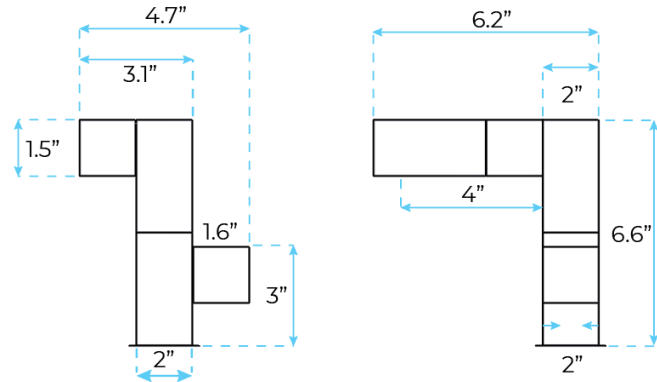

BRAVAT GOLD SINK MIXER BRASS BODY AIR MIX TECHNOLOGY SPECS

Specs:

- Brass Body
- Brass Handle
- Fluhs 28mm Ceramic Cartridge
- Neoperl Aerator
- Finish: Chrome
- Flow rate: 12L/min @ 0.3 MPa
- Plating technology: PVD
- Surface Treatment: POLISHED
- Faucet Mount: Single hole
- Installation Type: Deck mount