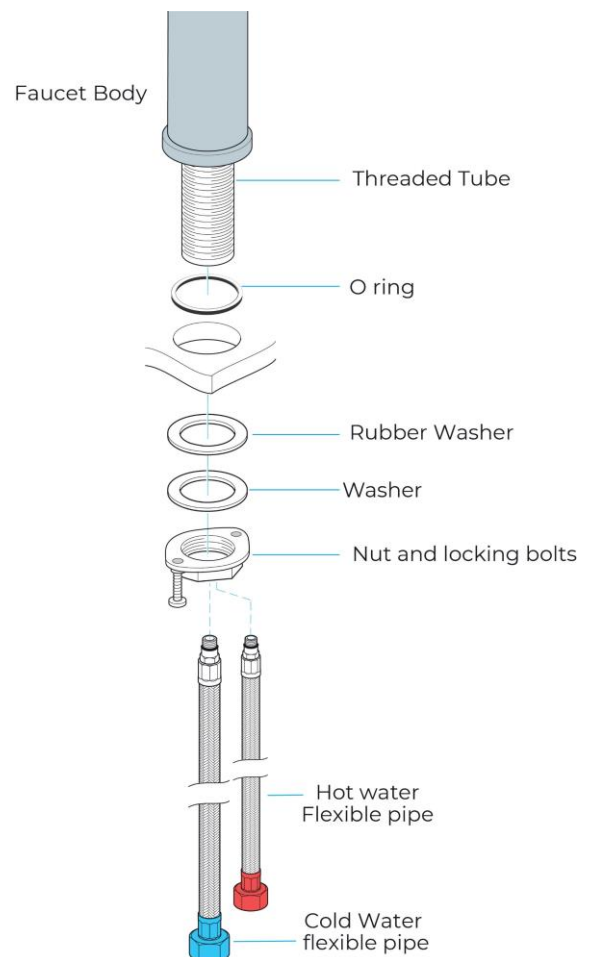

BRAVAT GOLD SINK MIXER BRASS BODY AIR MIX TECHNOLOGY SPECS

Specs:

- Brass Body
- Brass Handle
- Fluhs 28mm Ceramic Cartridge
- Neoperl Aerator
- Finish: Chrome
- Flow rate: 12L/min @ 0.3 MPa
- Plating technology: PVD
- Surface Treatment: POLISHED
- Faucet Mount: Single hole
- Installation Type: Deck mount